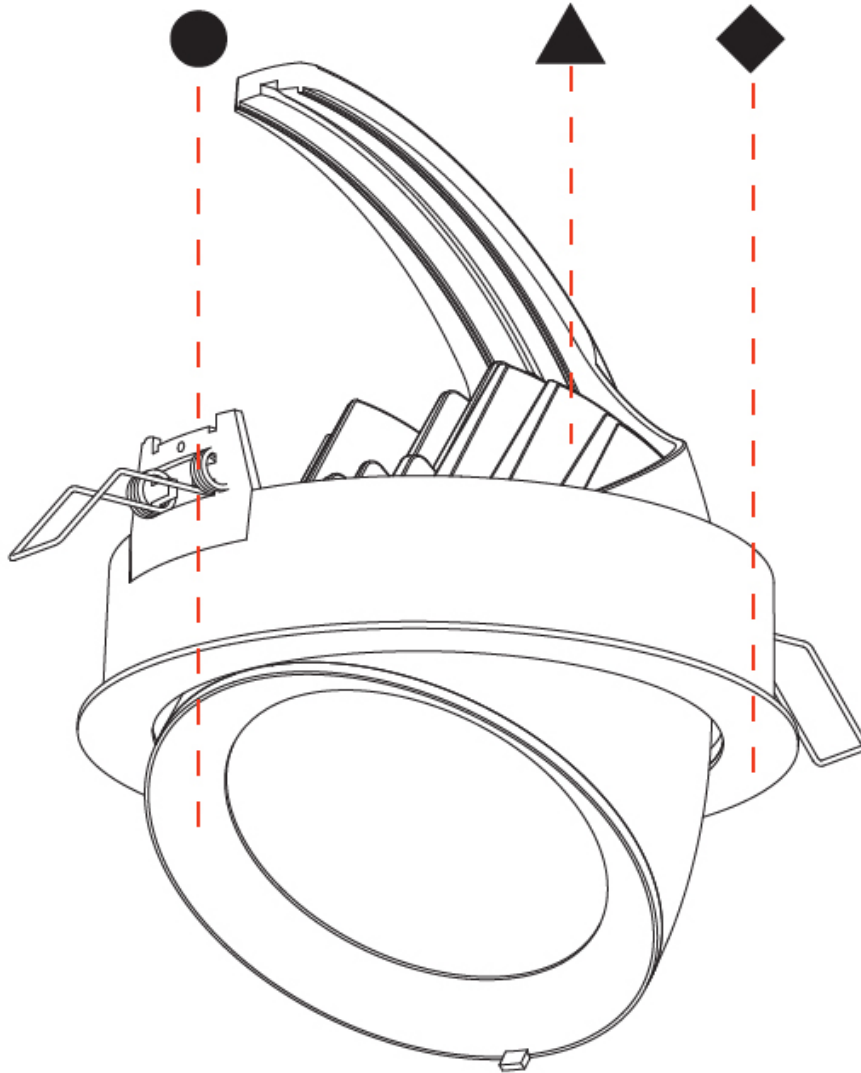

MECHANIQ ROUND EFFICIENCY RECESSED

A35073-

PROJECT	_____
TYPE	_____
SPECIFIER	_____
QUANTITY	_____
DATE	_____

A